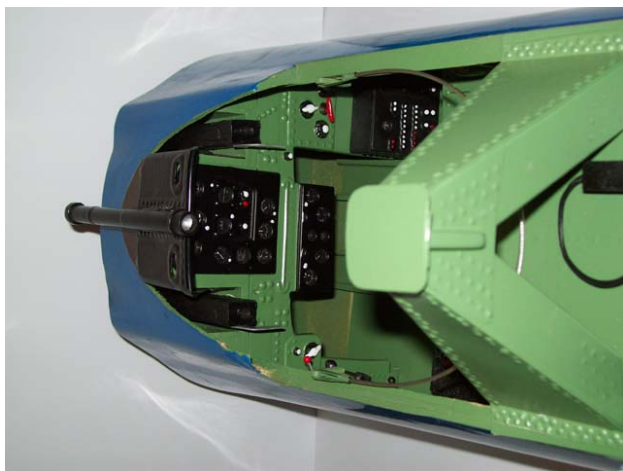

[Read More](#)

SKU: CMS180

Price: \$150.00

Stock: instock

Categories: [Master Series](#)

Product Description

SBD less Rear Gun kit 72"

[Read More](#)

SKU: CMS182

Price: \$100.00

Stock: instock

Categories: [Master Series](#)

Product Description

SBD less Rear Gun kit Bates 85"

[Read More](#)

SKU: CMS185