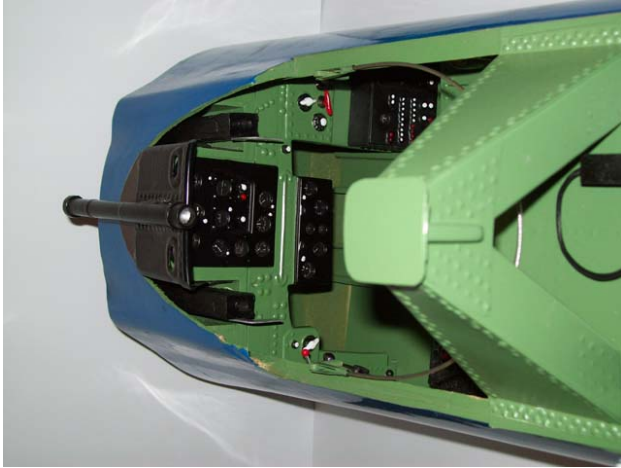

Product Description

SBD less Rear Gun kit Bates 85"

[Read More](#)

SKU: CMS185

Price: $125.00

Stock: instock

Categories: [Master Series](#)

Product Description